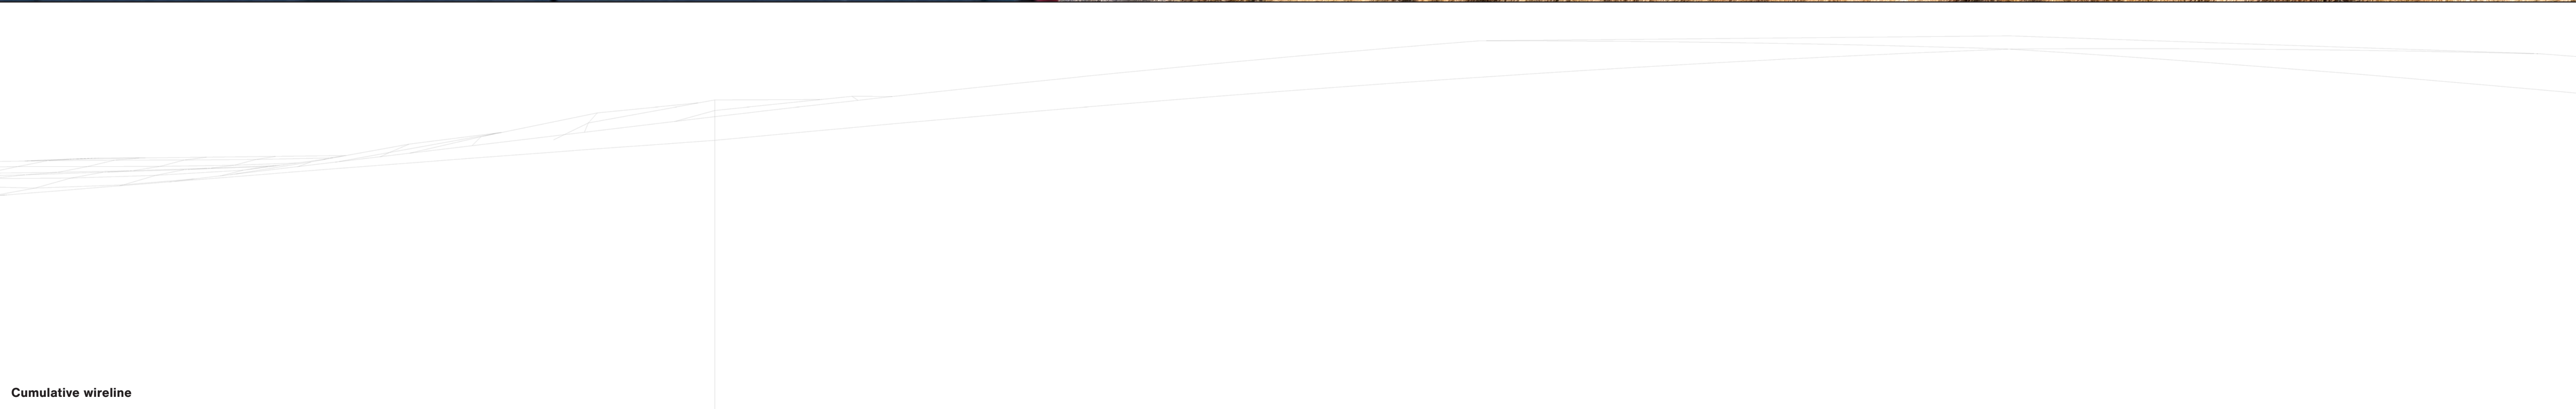

This image provides landscape and visual context only

Existing view

Cumulative wireline

OS reference:	277450 E 963350 N	Horizontal field of view:	90° (cylindrical projection)	Camera:	Nikon Z 6II
Eye level:	126.95 m AOD	Principal distance:	522 mm	Lens:	50mm f/1.4f
Direction of view:	290°	Paper size:	841 x 297 mm (half A1)	Camera height:	1.5m AGL
Nearest turbine:	10.819 km	Correct printed image size:	820 x 260 mm	Date and time:	08/03/2022 14:30

Legend

	Kirkton		Operational Wind Farm		Consented Wind Farm		In Planning Wind Farm
---	---------	---	-----------------------	---	---------------------	---	-----------------------

Figure 7.14c
Viewpoint 10: A836, west of Armadale
 Panorama with Cumulative Wireline (view 3 of 4)