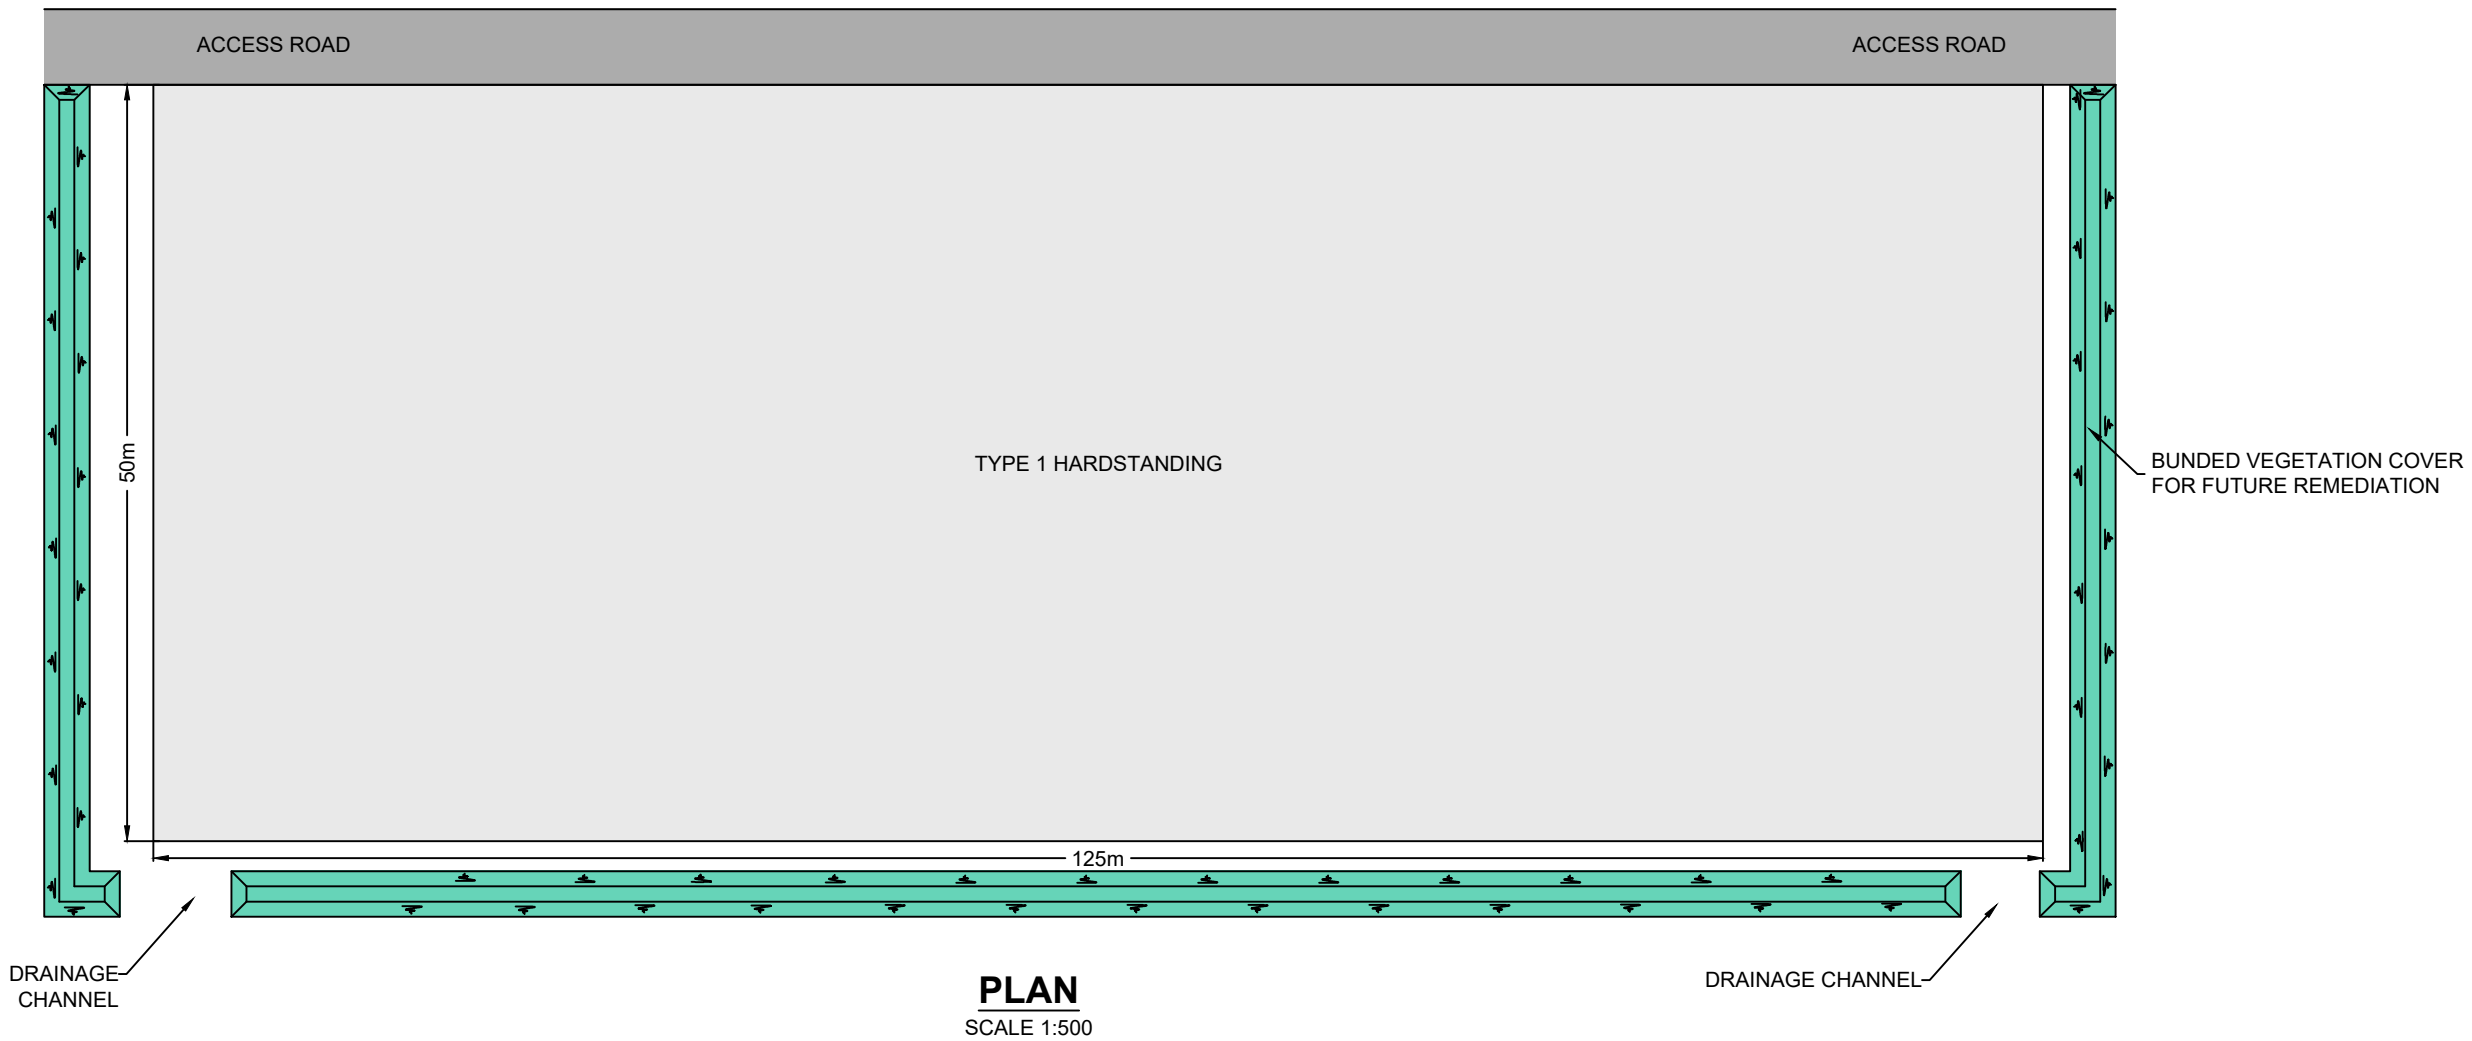

SECTION
SCALE 1:250

PLAN
SCALE 1:500

KIRKTON WIND FARM LTD

4/5 LOCHSIDE VIEW
EDINBURGH PARK
EDINBURGH
EH12 9DH
T: +44 (0)131 335 6830
www.slrconsulting.com

KIRKTON ENERGY PARK - EIA
DESCRIPTION OF DEVELOPMENT
INDICATIVE TEMPORARY
CONSTRUCTION COMPOUND

FIGURE 3.12

Scale AS SHOWN @ A3

Date NOVEMBER 2022